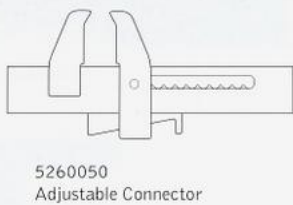

MINIMAG

PORTABLE PANEL FORMING SYSTEM

WACO[®]
Scaffolding & Equipment

MiniMag System Components

THE ANGLE OF THE TIE-ROD IS DEPENDENT ON THE THICKNESS OF THE WALL TO BE CAST

Battered Wall Application

MiniMag to Magnum Connection Detail

Corner Application Utilizing Adjustable Panel

Aligning Connector Detail

MiniMag Field Application

"T"-Wall Application

Solutions for Odd Angles

MiniMag System Components

Panels		5221291	Infill Bar	129 Infill Panel	Inner Corner Panel	Inside	Outside
5212461 2' x 8'	5211261 2' x 4'	Adjustable Panel	5241410 4" x 88	5242440 8' H	(10" + 8") x H	Hinged Corner	Hinged Corner
5212446 1'6" x 8'	5211245 1'6" x 4'	3' x 4'	5241405 2" x 88	5241240 4' H	5232445 8' H	5232444 8'	5232444 8'
5212430 1' x 8'	5211230 1' x 4'		5241402 1" x 88		5231245 4' H	5231244 4'	5231254 4'
			5241210 4" x 48				
			5241205 2" x 48				
			5241202 1" x 48				

Adjustable Push-Pull Prop

591100	160/220	5'3"-7'2ff"
591200	210-360	6'10 ¹¹ / ₁₆ "-11'9 ²³ / ₃₂ "
591201	300-460	9'10 ¹ / ₈ "-15'1 ³ / ₃₂ "

For information or to place an order contact:

Branches	Phone Numbers	Fax Numbers
Dealer Sales	(800) 321-3150	(216) 267-9562
Akron, OH	(800) 676-9226	(330) 785-3921
Atlantic City, NJ	(800) 273-1056	(609) 646-7808
Canton, OH	(800) 927-9226	(330) 497-0572
Carson, CA	(800) 251-4503	(310) 538-1003
Charleston, WV	(800) 678-9226	(304) 744-0349
Cincinnati, OH	(513) 829-4757	(513) 829-4749
Cleveland, OH	(800) 927-7502	(216) 351-9009
Columbus, OH	(800) 736-9226	(614) 922-0401