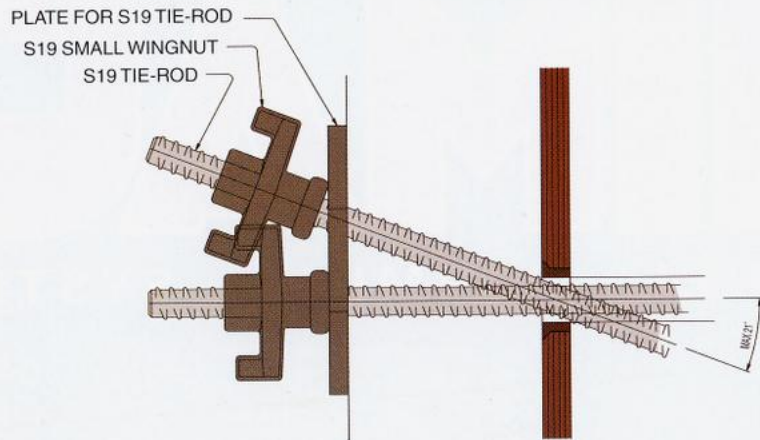

MINIMAG

PORTABLE PANEL FORMING SYSTEM

WACO[®]
Scaffolding & Equipment

MiniMag System Components

THE ANGLE OF THE TIE-ROD IS DEPENDENT ON THE THICKNESS OF THE WALL TO BE CAST

Battered Wall Application

MiniMag to Magnum Connection Detail

Corner Application Utilizing Adjustable Panel

Aligning Connector Detail

MiniMag Field Application

"T"-Wall Application

Solutions for Odd Angles

MiniMag System Components

Panels		5221291	Infill Bar	129 Infill Panel	Inner Corner Panel	Inside	Outside
5212461 2' x 8'	5211261 2' x 4'	Adjustable Panel	5241410 4" x 88	5242440 8' H	(10" + 8") x H	Hinged Corner	Hinged Corner
5212446 1'6" x 8'	5211245 1'6" x 4'	3' x 4'	5241405 2" x 88	5241240 4' H	5232445 8' H	5232444 8'	5232444 8'
5212430 1' x 8'	5211230 1' x 4'		5241402 1" x 88		5231245 4' H	5231244 4'	5231254 4'
			5241210 4" x 48				
			5241205 2" x 48				
			5241202 1" x 48				

Adjustable Push-Pull Prop

591100	160/220	5'3"-7'2ff"
591200	210-360	6'10 ¹¹ / ₁₆ "-11'9 ²³ / ₃₂ "
591201	300-460	9'10 ¹ / ₈ "-15'1 ³ / ₃₂ "

For information or to place an order contact:

Branches	Phone Numbers	Fax Numbers
Dealer Sales	(800) 321-3150	(216) 267-9562
Akron, OH	(800) 676-9226	(330) 785-3921
Atlantic City, NJ	(800) 273-1056	(609) 646-7808
Canton, OH	(800) 927-9226	(330) 497-0572
Carson, CA	(800) 251-4503	(310) 538-1003
Charleston, WV	(800) 678-9226	(304) 744-0349
Cincinnati, OH	(513) 829-4757	(513) 829-4749
Cleveland, OH	(800) 927-7502	(216) 351-9009
Columbus, OH	(800) 736-9226	(614) 922-0401