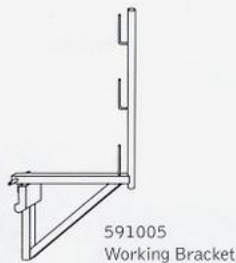

MINIMAG

PORTABLE PANEL FORMING SYSTEM

WACO[®]
Scaffolding & Equipment

MiniMag System Components

THE ANGLE OF THE TIE-ROD IS DEPENDENT ON THE THICKNESS OF THE WALL TO BE CAST

Battered Wall Application

MiniMag to Magnum Connection Detail

Corner Application Utilizing Adjustable Panel

Aligning Connector Detail

MiniMag Field Application

"T"-Wall Application

Solutions for Odd Angles

MiniMag System Components

Panels		5221291	Infill Bar	129 Infill Panel	Inner Corner Panel	Inside	Outside
5212461 2' x 8'	5211261 2' x 4'	Adjustable Panel	5241410 4" x 88	5242440 8' H	(10" + 8") x H	Hinged Corner	Hinged Corner
5212446 1'6" x 8'	5211245 1'6" x 4'	3' x 4'	5241405 2" x 88	5241240 4' H	5232445 8' H	5232444 8'	5232444 8'
5212430 1' x 8'	5211230 1' x 4'		5241402 1" x 88		5231245 4' H	5231244 4'	5231254 4'
			5241210 4" x 48				
			5241205 2" x 48				
			5241202 1" x 48				

Adjustable Push-Pull Prop

591100	160/220	5'3"-7'2ff"
591200	210-360	6'10 ¹¹ / ₁₆ "-11'9 ²³ / ₃₂ "
591201	300-460	9'10 ¹ / ₈ "-15'1 ³ / ₃₂ "

For information or to place an order contact:

Branches	Phone Numbers	Fax Numbers
Dealer Sales	(800) 321-3150	(216) 267-9562
Akron, OH	(800) 676-9226	(330) 785-3921
Atlantic City, NJ	(800) 273-1056	(609) 646-7808
Canton, OH	(800) 927-9226	(330) 497-0572
Carson, CA	(800) 251-4503	(310) 538-1003
Charleston, WV	(800) 678-9226	(304) 744-0349
Cincinnati, OH	(513) 829-4757	(513) 829-4749
Cleveland, OH	(800) 927-7502	(216) 351-9009
Columbus, OH	(800) 736-9226	(614) 922-0401