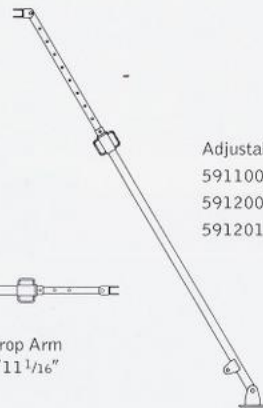

MINIMAG

PORTABLE PANEL FORMING SYSTEM

WACO[®]
Scaffolding & Equipment

MiniMag System Components

THE ANGLE OF THE TIE-ROD IS DEPENDENT ON THE THICKNESS OF THE WALL TO BE CAST

Battered Wall Application

MiniMag to Magnum Connection Detail

Corner Application Utilizing Adjustable Panel

Aligning Connector Detail

MiniMag Field Application

"T"-Wall Application

Solutions for Odd Angles

MiniMag System Components

Panels		5221291	Infill Bar	129 Infill Panel	Inner Corner Panel	Inside	Outside
5212461 2' x 8'	5211261 2' x 4'	Adjustable Panel	5241410 4" x 88	5242440 8' H	(10" + 8") x H	Hinged Corner	Hinged Corner
5212446 1'6" x 8'	5211245 1'6" x 4'	3' x 4'	5241405 2" x 88	5241240 4' H	5232445 8' H	5232444 8'	5232444 8'
5212430 1' x 8'	5211230 1' x 4'		5241402 1" x 88		5231245 4' H	5231244 4'	5231254 4'
			5241210 4" x 48				
			5241205 2" x 48				
			5241202 1" x 48				

Adjustable Push-Pull Prop

591100	160/220	5'3"-7'2ff"
591200	210-360	6'10 ¹¹ / ₁₆ "-11'9 ²³ / ₃₂ "
591201	300-460	9'10 ¹ / ₈ "-15'1 ³ / ₃₂ "

For information or to place an order contact:

Branches	Phone Numbers	Fax Numbers
Dealer Sales	(800) 321-3150	(216) 267-9562
Akron, OH	(800) 676-9226	(330) 785-3921
Atlantic City, NJ	(800) 273-1056	(609) 646-7808
Canton, OH	(800) 927-9226	(330) 497-0572
Carson, CA	(800) 251-4503	(310) 538-1003
Charleston, WV	(800) 678-9226	(304) 744-0349
Cincinnati, OH	(513) 829-4757	(513) 829-4749
Cleveland, OH	(800) 927-7502	(216) 351-9009
Columbus, OH	(800) 736-9226	(614) 922-0401