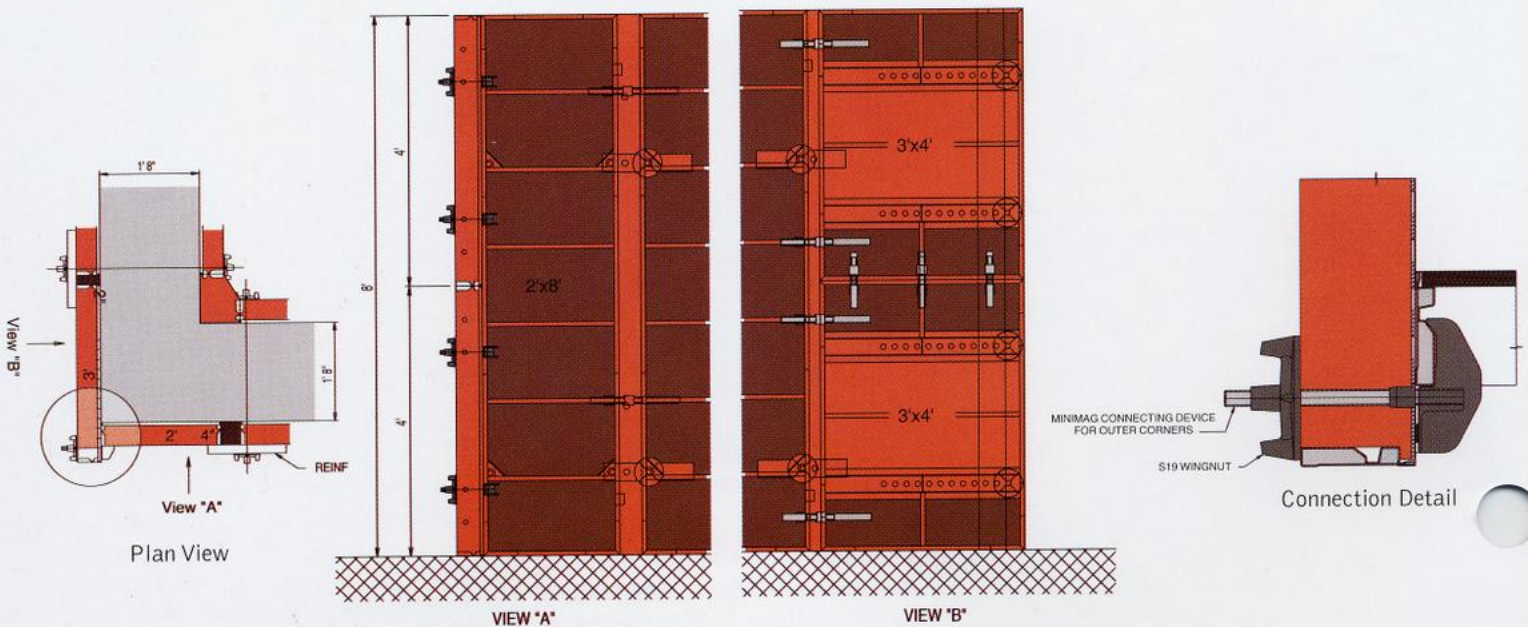

MINIMAG

PORTABLE PANEL FORMING SYSTEM

WACO[®]
Scaffolding & Equipment

MiniMag System Components

THE ANGLE OF THE TIE-ROD IS DEPENDENT ON THE THICKNESS OF THE WALL TO BE CAST

Battered Wall Application

MiniMag to Magnum Connection Detail

Corner Application Utilizing Adjustable Panel

Aligning Connector Detail

MiniMag Field Application

"T"-Wall Application

Solutions for Odd Angles

MiniMag System Components

Panels		5221291	Infill Bar	129 Infill Panel	Inner Corner Panel	Inside	Outside
5212461 2' x 8'	5211261 2' x 4'	Adjustable Panel	5241410 4" x 88	5242440 8' H	(10" + 8") x H	Hinged Corner	Hinged Corner
5212446 1'6" x 8'	5211245 1'6" x 4'	3' x 4'	5241405 2" x 88	5241240 4' H	5232445 8' H	5232444 8'	5232444 8'
5212430 1' x 8'	5211230 1' x 4'		5241402 1" x 88		5231245 4' H	5231244 4'	5231254 4'
			5241210 4" x 48				
			5241205 2" x 48				
			5241202 1" x 48				

Adjustable Push-Pull Prop

591100	160/220	5'3"-7'2ff"
591200	210-360	6'10 ¹¹ / ₁₆ "-11'9 ²³ / ₃₂ "
591201	300-460	9'10 ¹ / ₈ "-15'1 ³ / ₃₂ "

For information or to place an order contact:

Branches	Phone Numbers	Fax Numbers
Dealer Sales	(800) 321-3150	(216) 267-9562
Akron, OH	(800) 676-9226	(330) 785-3921
Atlantic City, NJ	(800) 273-1056	(609) 646-7808
Canton, OH	(800) 927-9226	(330) 497-0572
Carson, CA	(800) 251-4503	(310) 538-1003
Charleston, WV	(800) 678-9226	(304) 744-0349
Cincinnati, OH	(513) 829-4757	(513) 829-4749
Cleveland, OH	(800) 927-7502	(216) 351-9009
Columbus, OH	(800) 736-9226	(614) 922-0401