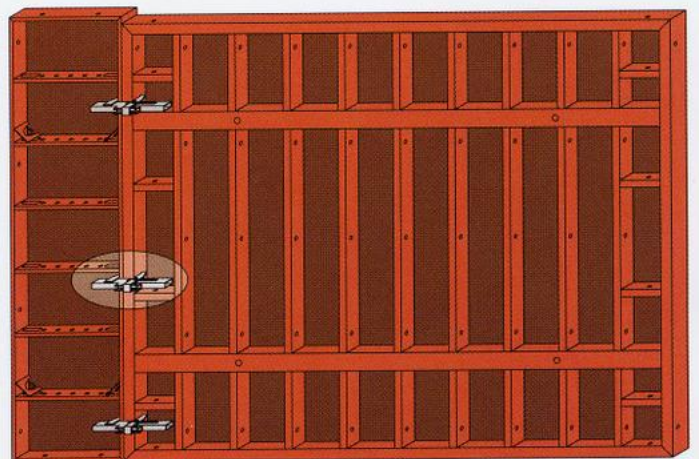

MINIMAG

PORTABLE PANEL FORMING SYSTEM

WACO[®]
Scaffolding & Equipment

MiniMag System Components

THE ANGLE OF THE TIE-ROD IS DEPENDENT ON THE THICKNESS OF THE WALL TO BE CAST

Battered Wall Application

MiniMag to Magnum Connection Detail

Corner Application Utilizing Adjustable Panel

Aligning Connector Detail

MiniMag Field Application

"T"-Wall Application

Solutions for Odd Angles

MiniMag System Components

Panels		5221291	Infill Bar	129 Infill Panel	Inner Corner Panel	Inside	Outside
5212461 2' x 8'	5211261 2' x 4'	Adjustable Panel	5241410 4" x 88	5242440 8' H	(10" + 8") x H	Hinged Corner	Hinged Corner
5212446 1'6" x 8'	5211245 1'6" x 4'	3' x 4'	5241405 2" x 88	5241240 4' H	5232445 8' H	5232444 8'	5232444 8'
5212430 1' x 8'	5211230 1' x 4'		5241402 1" x 88		5231245 4' H	5231244 4'	5231254 4'
			5241210 4" x 48				
			5241205 2" x 48				
			5241202 1" x 48				

Adjustable Push-Pull Prop

591100	160/220	5'3"-7'2ff"
591200	210-360	6'10 ¹¹ / ₁₆ "-11'9 ²³ / ₃₂ "
591201	300-460	9'10 ¹ / ₈ "-15'1 ³ / ₃₂ "

For information or to place an order contact:

Branches	Phone Numbers	Fax Numbers
Dealer Sales	(800) 321-3150	(216) 267-9562
Akron, OH	(800) 676-9226	(330) 785-3921
Atlantic City, NJ	(800) 273-1056	(609) 646-7808
Canton, OH	(800) 927-9226	(330) 497-0572
Carson, CA	(800) 251-4503	(310) 538-1003
Charleston, WV	(800) 678-9226	(304) 744-0349
Cincinnati, OH	(513) 829-4757	(513) 829-4749
Cleveland, OH	(800) 927-7502	(216) 351-9009
Columbus, OH	(800) 736-9226	(614) 922-0401