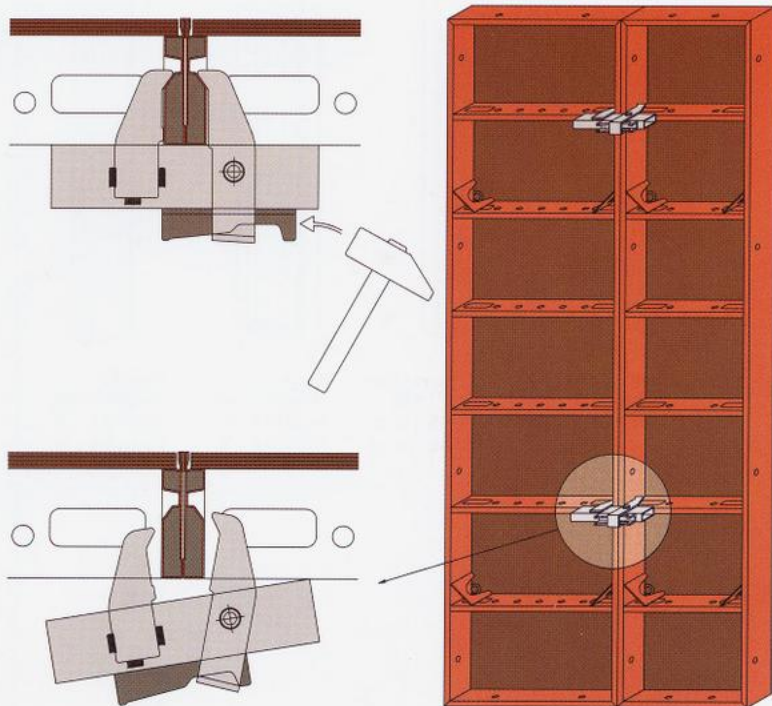

MINIMAG

PORTABLE PANEL FORMING SYSTEM

WACO[®]
Scaffolding & Equipment

MiniMag System Components

THE ANGLE OF THE TIE-ROD IS DEPENDENT ON THE THICKNESS OF THE WALL TO BE CAST

Battered Wall Application

MiniMag to Magnum Connection Detail

Corner Application Utilizing Adjustable Panel

Aligning Connector Detail

MiniMag Field Application

"T"-Wall Application

Solutions for Odd Angles

MiniMag System Components

Panels		5221291	Infill Bar	129 Infill Panel	Inner Corner Panel	Inside	Outside
5212461 2' x 8'	5211261 2' x 4'	Adjustable Panel	5241410 4" x 88	5242440 8' H	(10" + 8") x H	Hinged Corner	Hinged Corner
5212446 1'6" x 8'	5211245 1'6" x 4'	3' x 4'	5241405 2" x 88	5241240 4' H	5232445 8' H	5232444 8'	5232444 8'
5212430 1' x 8'	5211230 1' x 4'		5241402 1" x 88		5231245 4' H	5231244 4'	5231254 4'
			5241210 4" x 48				
			5241205 2" x 48				
			5241202 1" x 48				

Adjustable Push-Pull Prop

591100	160/220	5'3"-7'2ff"
591200	210-360	6'10 ¹¹ / ₁₆ "-11'9 ²³ / ₃₂ "
591201	300-460	9'10 ¹ / ₈ "-15'1 ³ / ₃₂ "

For information or to place an order contact:

Branches	Phone Numbers	Fax Numbers
Dealer Sales	(800) 321-3150	(216) 267-9562
Akron, OH	(800) 676-9226	(330) 785-3921
Atlantic City, NJ	(800) 273-1056	(609) 646-7808
Canton, OH	(800) 927-9226	(330) 497-0572
Carson, CA	(800) 251-4503	(310) 538-1003
Charleston, WV	(800) 678-9226	(304) 744-0349
Cincinnati, OH	(513) 829-4757	(513) 829-4749
Cleveland, OH	(800) 927-7502	(216) 351-9009
Columbus, OH	(800) 736-9226	(614) 922-0401