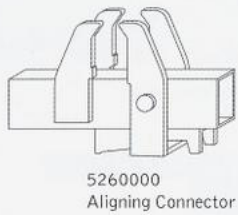

MINIMAG

PORTABLE PANEL FORMING SYSTEM

WACO[®]
Scaffolding & Equipment

MiniMag System Components

THE ANGLE OF THE TIE-ROD IS DEPENDENT ON THE THICKNESS OF THE WALL TO BE CAST

Battered Wall Application

MiniMag to Magnum Connection Detail

Corner Application Utilizing Adjustable Panel

Aligning Connector Detail

MiniMag Field Application

"T"-Wall Application

Solutions for Odd Angles

MiniMag System Components

Panels		5221291	Infill Bar	129 Infill Panel	Inner Corner Panel	Inside	Outside
5212461 2' x 8'	5211261 2' x 4'	Adjustable Panel	5241410 4" x 88	5242440 8' H	(10" + 8") x H	Hinged Corner	Hinged Corner
5212446 1'6" x 8'	5211245 1'6" x 4'	3' x 4'	5241405 2" x 88	5241240 4' H	5232445 8' H	5232444 8'	5232444 8'
5212430 1' x 8'	5211230 1' x 4'		5241402 1" x 88		5231245 4' H	5231244 4'	5231254 4'
			5241210 4" x 48				
			5241205 2" x 48				
			5241202 1" x 48				

Adjustable Push-Pull Prop

591100	160/220	5'3"-7'2ff"
591200	210-360	6'10 ¹¹ / ₁₆ "-11'9 ²³ / ₃₂ "
591201	300-460	9'10 ¹ / ₈ "-15'1 ³ / ₃₂ "

For information or to place an order contact:

Branches	Phone Numbers	Fax Numbers
Dealer Sales	(800) 321-3150	(216) 267-9562
Akron, OH	(800) 676-9226	(330) 785-3921
Atlantic City, NJ	(800) 273-1056	(609) 646-7808
Canton, OH	(800) 927-9226	(330) 497-0572
Carson, CA	(800) 251-4503	(310) 538-1003
Charleston, WV	(800) 678-9226	(304) 744-0349
Cincinnati, OH	(513) 829-4757	(513) 829-4749
Cleveland, OH	(800) 927-7502	(216) 351-9009
Columbus, OH	(800) 736-9226	(614) 922-0401