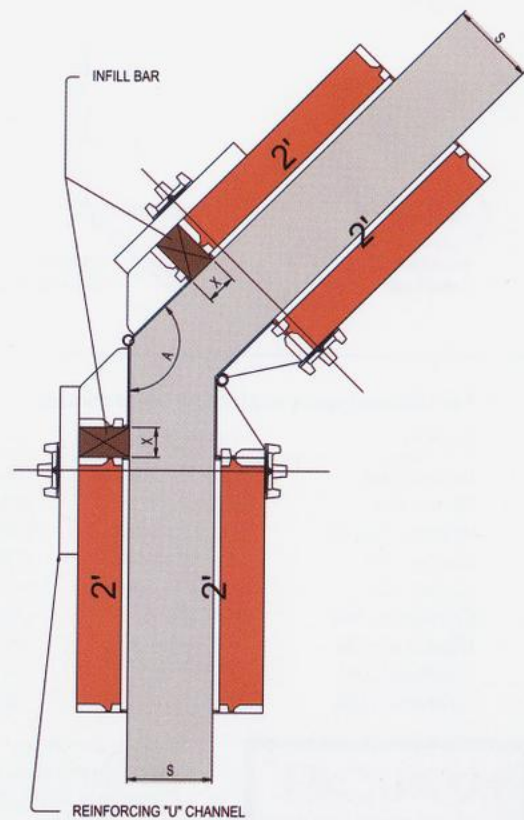

MINIMAG

PORTABLE PANEL FORMING SYSTEM

WACO[®]
Scaffolding & Equipment

MiniMag System Components

THE ANGLE OF THE TIE-ROD IS DEPENDENT ON THE THICKNESS OF THE WALL TO BE CAST

Battered Wall Application

MiniMag to Magnum Connection Detail

Corner Application Utilizing Adjustable Panel

Aligning Connector Detail

MiniMag Field Application

"T"-Wall Application

Solutions for Odd Angles

MiniMag System Components

Panels		5221291	Infill Bar	129 Infill Panel	Inner Corner Panel	Inside	Outside
5212461 2' x 8'	5211261 2' x 4'	Adjustable Panel	5241410 4" x 88	5242440 8' H	(10" + 8") x H	Hinged Corner	Hinged Corner
5212446 1'6" x 8'	5211245 1'6" x 4'	3' x 4'	5241405 2" x 88	5241240 4' H	5232445 8' H	5232444 8'	5232444 8'
5212430 1' x 8'	5211230 1' x 4'		5241402 1" x 88		5231245 4' H	5231244 4'	5231254 4'
			5241210 4" x 48				
			5241205 2" x 48				
			5241202 1" x 48				

Adjustable Push-Pull Prop

591100	160/220	5'3"-7'2ff"
591200	210-360	6'10 ¹¹ / ₁₆ "-11'9 ²³ / ₃₂ "
591201	300-460	9'10 ¹ / ₈ "-15'1 ³ / ₃₂ "

For information or to place an order contact:

Branches	Phone Numbers	Fax Numbers
Dealer Sales	(800) 321-3150	(216) 267-9562
Akron, OH	(800) 676-9226	(330) 785-3921
Atlantic City, NJ	(800) 273-1056	(609) 646-7808
Canton, OH	(800) 927-9226	(330) 497-0572
Carson, CA	(800) 251-4503	(310) 538-1003
Charleston, WV	(800) 678-9226	(304) 744-0349
Cincinnati, OH	(513) 829-4757	(513) 829-4749
Cleveland, OH	(800) 927-7502	(216) 351-9009
Columbus, OH	(800) 736-9226	(614) 922-0401