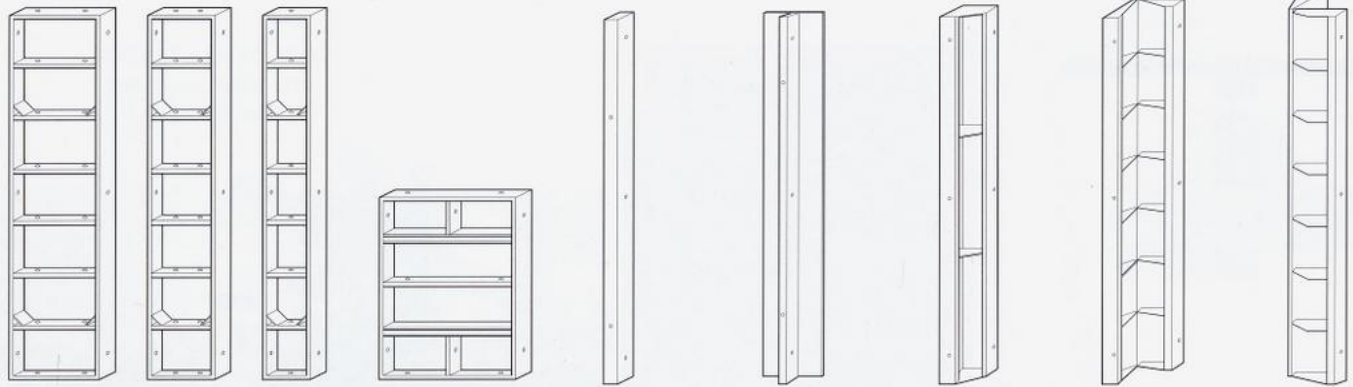

MINIMAG

PORTABLE PANEL FORMING SYSTEM

WACO[®]
Scaffolding & Equipment

MiniMag System Components

THE ANGLE OF THE TIE-ROD IS DEPENDENT ON THE THICKNESS OF THE WALL TO BE CAST

Battered Wall Application

MiniMag to Magnum Connection Detail

Corner Application Utilizing Adjustable Panel

Aligning Connector Detail

MiniMag Field Application

"T"-Wall Application

Solutions for Odd Angles

MiniMag System Components

Panels		5221291	Infill Bar	129 Infill Panel	Inner Corner Panel	Inside	Outside
5212461 2' x 8'	5211261 2' x 4'	Adjustable Panel	5241410 4" x 88	5242440 8' H	(10" + 8") x H	Hinged Corner	Hinged Corner
5212446 1'6" x 8'	5211245 1'6" x 4'	3' x 4'	5241405 2" x 88	5241240 4' H	5232445 8' H	5232444 8'	5232444 8'
5212430 1' x 8'	5211230 1' x 4'		5241402 1" x 88		5231245 4' H	5231244 4'	5231254 4'
			5241210 4" x 48				
			5241205 2" x 48				
			5241202 1" x 48				

Adjustable Push-Pull Prop

591100	160/220	5'3"-7'2ff"
591200	210-360	6'10 ¹¹ / ₁₆ "-11'9 ²³ / ₃₂ "
591201	300-460	9'10 ¹ / ₈ "-15'1 ³ / ₃₂ "

For information or to place an order contact:

Branches	Phone Numbers	Fax Numbers
Dealer Sales	(800) 321-3150	(216) 267-9562
Akron, OH	(800) 676-9226	(330) 785-3921
Atlantic City, NJ	(800) 273-1056	(609) 646-7808
Canton, OH	(800) 927-9226	(330) 497-0572
Carson, CA	(800) 251-4503	(310) 538-1003
Charleston, WV	(800) 678-9226	(304) 744-0349
Cincinnati, OH	(513) 829-4757	(513) 829-4749
Cleveland, OH	(800) 927-7502	(216) 351-9009
Columbus, OH	(800) 736-9226	(614) 922-0401