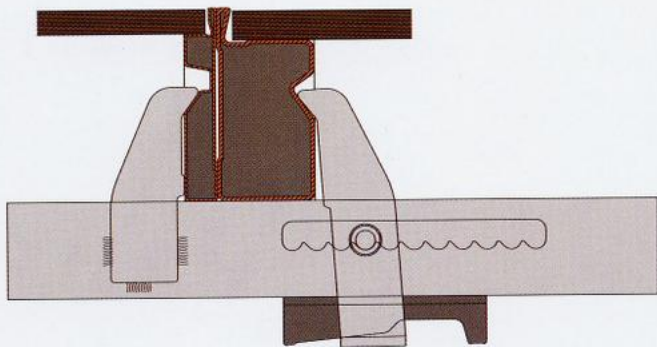

MINIMAG

PORTABLE PANEL FORMING SYSTEM

WACO[®]
Scaffolding & Equipment

MiniMag System Components

THE ANGLE OF THE TIE-ROD IS DEPENDENT ON THE THICKNESS OF THE WALL TO BE CAST

Battered Wall Application

MiniMag to Magnum Connection Detail

Corner Application Utilizing Adjustable Panel

Aligning Connector Detail

MiniMag Field Application

"T"-Wall Application

Solutions for Odd Angles

MiniMag System Components

Panels		5221291	Infill Bar	129 Infill Panel	Inner Corner Panel	Inside	Outside
5212461 2' x 8'	5211261 2' x 4'	Adjustable Panel	5241410 4" x 88	5242440 8' H	(10" + 8") x H	Hinged Corner	Hinged Corner
5212446 1'6" x 8'	5211245 1'6" x 4'	3' x 4'	5241405 2" x 88	5241240 4' H	5232445 8' H	5232444 8'	5232444 8'
5212430 1' x 8'	5211230 1' x 4'		5241402 1" x 88		5231245 4' H	5231244 4'	5231254 4'
			5241210 4" x 48				
			5241205 2" x 48				
			5241202 1" x 48				

Adjustable Push-Pull Prop

591100	160/220	5'3"-7'2ff"
591200	210-360	6'10 ¹¹ / ₁₆ "-11'9 ²³ / ₃₂ "
591201	300-460	9'10 ¹ / ₈ "-15'1 ³ / ₃₂ "

For information or to place an order contact:

Branches	Phone Numbers	Fax Numbers
Dealer Sales	(800) 321-3150	(216) 267-9562
Akron, OH	(800) 676-9226	(330) 785-3921
Atlantic City, NJ	(800) 273-1056	(609) 646-7808
Canton, OH	(800) 927-9226	(330) 497-0572
Carson, CA	(800) 251-4503	(310) 538-1003
Charleston, WV	(800) 678-9226	(304) 744-0349
Cincinnati, OH	(513) 829-4757	(513) 829-4749
Cleveland, OH	(800) 927-7502	(216) 351-9009
Columbus, OH	(800) 736-9226	(614) 922-0401