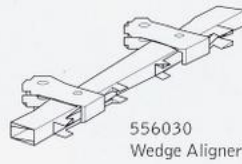

MINIMAG

PORTABLE PANEL FORMING SYSTEM

WACO[®]
Scaffolding & Equipment

MiniMag System Components

THE ANGLE OF THE TIE-ROD IS DEPENDENT ON THE THICKNESS OF THE WALL TO BE CAST

Battered Wall Application

MiniMag to Magnum Connection Detail

Corner Application Utilizing Adjustable Panel

Aligning Connector Detail

MiniMag Field Application

"T"-Wall Application

Solutions for Odd Angles

MiniMag System Components

Panels		5221291	Infill Bar	129 Infill Panel	Inner Corner Panel	Inside	Outside
5212461 2' x 8'	5211261 2' x 4'	Adjustable Panel	5241410 4" x 88	5242440 8' H	(10" + 8") x H	Hinged Corner	Hinged Corner
5212446 1'6" x 8'	5211245 1'6" x 4'	3' x 4'	5241405 2" x 88	5241240 4' H	5232445 8' H	5232444 8'	5232444 8'
5212430 1' x 8'	5211230 1' x 4'		5241402 1" x 88		5231245 4' H	5231244 4'	5231254 4'
			5241210 4" x 48				
			5241205 2" x 48				
			5241202 1" x 48				

Adjustable Push-Pull Prop

591100	160/220	5'3"-7'2ff"
591200	210-360	6'10 ¹¹ / ₁₆ "-11'9 ²³ / ₃₂ "
591201	300-460	9'10 ¹ / ₈ "-15'1 ³ / ₃₂ "

For information or to place an order contact:

Branches	Phone Numbers	Fax Numbers
Dealer Sales	(800) 321-3150	(216) 267-9562
Akron, OH	(800) 676-9226	(330) 785-3921
Atlantic City, NJ	(800) 273-1056	(609) 646-7808
Canton, OH	(800) 927-9226	(330) 497-0572
Carson, CA	(800) 251-4503	(310) 538-1003
Charleston, WV	(800) 678-9226	(304) 744-0349
Cincinnati, OH	(513) 829-4757	(513) 829-4749
Cleveland, OH	(800) 927-7502	(216) 351-9009
Columbus, OH	(800) 736-9226	(614) 922-0401