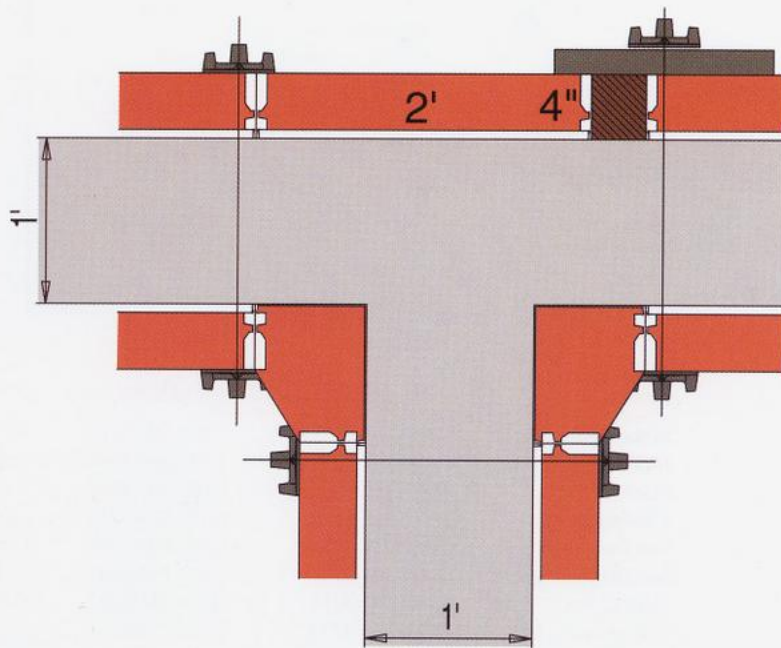

MINIMAG

PORTABLE PANEL FORMING SYSTEM

WACO[®]
Scaffolding & Equipment

MiniMag System Components

THE ANGLE OF THE TIE-ROD IS DEPENDENT ON THE THICKNESS OF THE WALL TO BE CAST

Battered Wall Application

MiniMag to Magnum Connection Detail

Corner Application Utilizing Adjustable Panel

Aligning Connector Detail

MiniMag Field Application

"T"-Wall Application

Solutions for Odd Angles

MiniMag System Components

Panels		5221291	Infill Bar	129 Infill Panel	Inner Corner Panel	Inside	Outside
5212461 2' x 8'	5211261 2' x 4'	Adjustable Panel	5241410 4" x 88	5242440 8' H	(10" + 8") x H	Hinged Corner	Hinged Corner
5212446 1'6" x 8'	5211245 1'6" x 4'	3' x 4'	5241405 2" x 88	5241240 4' H	5232445 8' H	5232444 8'	5232444 8'
5212430 1' x 8'	5211230 1' x 4'		5241402 1" x 88		5231245 4' H	5231244 4'	5231254 4'
			5241210 4" x 48				
			5241205 2" x 48				
			5241202 1" x 48				

Adjustable Push-Pull Prop

591100	160/220	5'3"-7'2ff"
591200	210-360	6'10 ¹¹ / ₁₆ "-11'9 ²³ / ₃₂ "
591201	300-460	9'10 ¹ / ₈ "-15'1 ³ / ₃₂ "

For information or to place an order contact:

Branches	Phone Numbers	Fax Numbers
Dealer Sales	(800) 321-3150	(216) 267-9562
Akron, OH	(800) 676-9226	(330) 785-3921
Atlantic City, NJ	(800) 273-1056	(609) 646-7808
Canton, OH	(800) 927-9226	(330) 497-0572
Carson, CA	(800) 251-4503	(310) 538-1003
Charleston, WV	(800) 678-9226	(304) 744-0349
Cincinnati, OH	(513) 829-4757	(513) 829-4749
Cleveland, OH	(800) 927-7502	(216) 351-9009
Columbus, OH	(800) 736-9226	(614) 922-0401